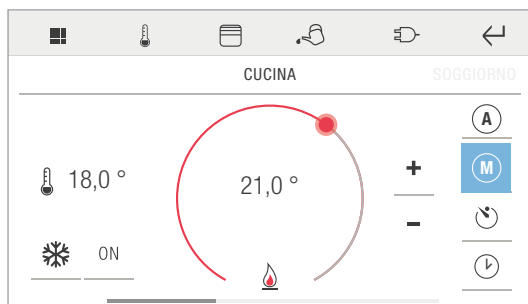

Icona

MANAGER VERSION - HOME AUTOMATION SUPERVISOR

"WIDGET" AND FAVOURITES MENU CUSTOMISATION SCREEN

SCREEN FOR VIEWING EXTERNAL UNIT CAMERAS AND ANTI-INTRUSION SYSTEM CAMERAS

CONSUMPTION GRAPH SCREEN

ANTI-INTRUSION SYSTEM SCREEN

CLIMATE CONTROL SCREEN

RGB SCREEN

WITH THE MULTIROOM MUSIC FUNCTION, YOU CAN:

- Manage the system by selecting the album, track or radio streaming for each zone, adjust the volume and select random or repeat play modes.
- Synchronise multiple audio zones for playing the same source throughout the house
- Create a scenario by enabling each audio zone with a different source and volume
- Import, manage and listen to Spotify playlists (only with a subscription to Spotify Premium)