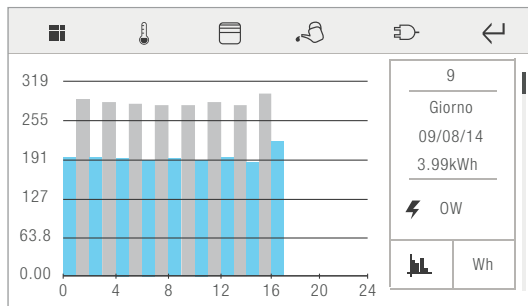

Icona

MANAGER VERSION - HOME AUTOMATION SUPERVISOR

"WIDGET" AND FAVOURITES MENU CUSTOMISATION SCREEN

SCREEN FOR VIEWING EXTERNAL UNIT CAMERAS AND ANTI-INTRUSION SYSTEM CAMERAS

CONSUMPTION GRAPH SCREEN

ANTI-INTRUSION SYSTEM SCREEN

CLIMATE CONTROL SCREEN

RGB SCREEN

WITH THE MULTIROOM MUSIC FUNCTION, YOU CAN:

- Manage the system by selecting the album, track or radio streaming for each zone, adjust the volume and select random or repeat play modes.
- Synchronise multiple audio zones for playing the same source throughout the house
- Create a scenario by enabling each audio zone with a different source and volume
- Import, manage and listen to Spotify playlists (only with a subscription to Spotify Premium)