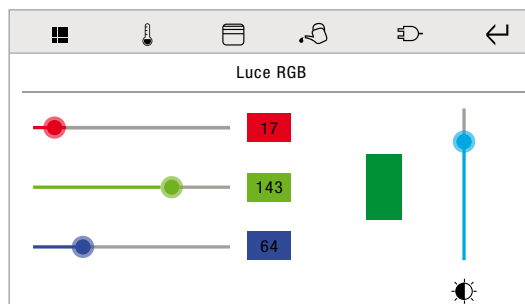

Icona

MANAGER VERSION - HOME AUTOMATION SUPERVISOR

"WIDGET" AND FAVOURITES MENU CUSTOMISATION SCREEN

SCREEN FOR VIEWING EXTERNAL UNIT CAMERAS AND ANTI-INTRUSION SYSTEM CAMERAS

CONSUMPTION GRAPH SCREEN

ANTI-INTRUSION SYSTEM SCREEN

CLIMATE CONTROL SCREEN

RGB SCREEN

WITH THE MULTIROOM MUSIC FUNCTION, YOU CAN:

- Manage the system by selecting the album, track or radio streaming for each zone, adjust the volume and select random or repeat play modes.
- Synchronise multiple audio zones for playing the same source throughout the house
- Create a scenario by enabling each audio zone with a different source and volume
- Import, manage and listen to Spotify playlists (only with a subscription to Spotify Premium)