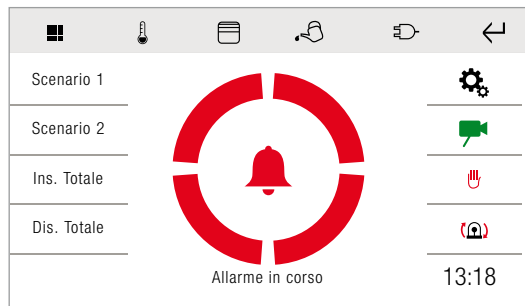

VIDEO MEMORY

YOU CAN ENABLE (OR DISABLE) THE VIDEO MEMORY FUNCTION

MESSAGES

YOU CAN RECEIVE MESSAGES OR ALERTS FROM THE SWITCHBOARD. THE ARRIVAL OF A NEW MESSAGE IS INDICATED VISUALLY BY LEDS.

DOOR OPEN ALERT

Icona

MANAGER VERSION - HOME AUTOMATION SUPERVISOR

"WIDGET" AND FAVOURITES MENU CUSTOMISATION SCREEN

SCREEN FOR VIEWING EXTERNAL UNIT CAMERAS AND ANTI-INTRUSION SYSTEM CAMERAS

CONSUMPTION GRAPH SCREEN

ANTI-INTRUSION SYSTEM SCREEN

CLIMATE CONTROL SCREEN

RGB SCREEN

WITH THE MULTIROOM MUSIC FUNCTION, YOU CAN:

- Manage the system by selecting the album, track or radio streaming for each zone, adjust the volume and select random or repeat play modes.
- Synchronise multiple audio zones for playing the same source throughout the house
- Create a scenario by enabling each audio zone with a different source and volume
- Import, manage and listen to Spotify playlists (only with a subscription to Spotify Premium)