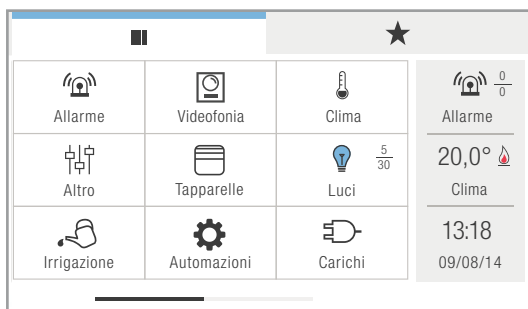

VIDEO MEMORY

YOU CAN ENABLE (OR DISABLE) THE VIDEO MEMORY FUNCTION

MESSAGES

YOU CAN RECEIVE MESSAGES OR ALERTS FROM THE SWITCHBOARD. THE ARRIVAL OF A NEW MESSAGE IS INDICATED VISUALLY BY LEDS.

DOOR OPEN ALERT

Icona

MANAGER VERSION - HOME AUTOMATION SUPERVISOR

"WIDGET" AND FAVOURITES MENU CUSTOMISATION SCREEN

SCREEN FOR VIEWING EXTERNAL UNIT CAMERAS AND ANTI-INTRUSION SYSTEM CAMERAS

CONSUMPTION GRAPH SCREEN

ANTI-INTRUSION SYSTEM SCREEN

CLIMATE CONTROL SCREEN

RGB SCREEN

WITH THE MULTIROOM MUSIC FUNCTION, YOU CAN:

- Manage the system by selecting the album, track or radio streaming for each zone, adjust the volume and select random or repeat play modes.
- Synchronise multiple audio zones for playing the same source throughout the house
- Create a scenario by enabling each audio zone with a different source and volume
- Import, manage and listen to Spotify playlists (only with a subscription to Spotify Premium)