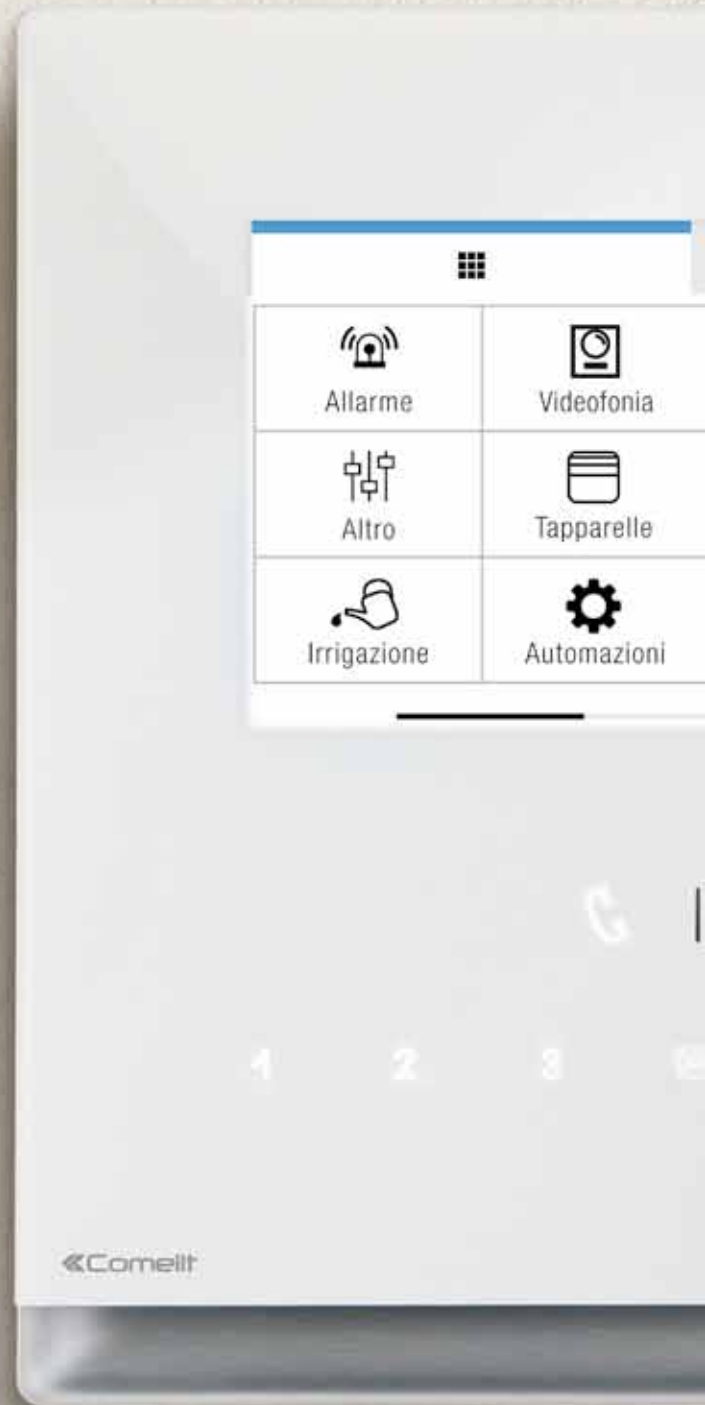

ICONA DOOR
ENTRY MONITOR

ICONA MANAGER
HOME AUTOMATION
SUPERVISOR

Icona

Icon of design.

Icona features a clean and simple design, without any superfluous details. Gloss surface in transparent, scratch-resistant polycarbonate and edges with a brushed, matt metal finish. Formal minimalism down to the last millimetre, housing complex technology inside. Icona is available in flush-mounted, surface-mounted and desk base versions.

SWIPE FUNCTION

Icona

MANAGER VERSION - HOME AUTOMATION SUPERVISOR

As well as being a colour door entry monitor, Icona Manager offers a full range of home automation functions for controlling domestic installations and devices, from heating to alarm systems. The capacitive technology allows effective management by means of gestures.

WITH ICONA MANAGER, YOU HAVE EVERYTHING UNDER CONTROL:

 LIGHTS MANAGEMENT	 OPENING AUTOMATION	 CLIMATE CONTROL
 SCENARIOS	 CONSUMPTION MANAGEMENT	 ANTI-INTRUSION
 LOAD MANAGEMENT	 IRRIGATION	 DOOR ENTRY MONITORS
 VIDEO SURVEILLANCE	 AUTOMATIONS	 MULTIROOM MUSIC

SWIPE TECHNOLOGY

CAPACITIVE TOUCH SCREEN

OTHER FEATURES:

BUILT-IN TEMPERATURE SENSOR

CONCEALED SIDE MICRO SD

CUSTOMISABLE MELODIES, VIDEO MEMORY, MESSAGES, CONSUMPTION ARCHIVE

CONNECTION VIA LAN NETWORK FOR LIVE VIEWING OF CAMERAS IN THE ANTI-INTRUSION AND DOOR ENTRY MONITOR SYSTEM