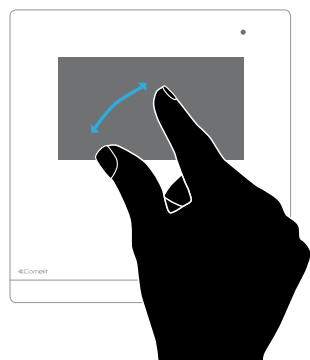

ICONA DOOR
ENTRY MONITOR

ICONA MANAGER
HOME AUTOMATION
SUPERVISOR

Icona

Icon of design.

Icona features a clean and simple design, without any superfluous details. Gloss surface in transparent, scratch-resistant polycarbonate and edges with a brushed, matt metal finish. Formal minimalism down to the last millimetre, housing complex technology inside. Icona is available in flush-mounted, surface-mounted and desk base versions.

SATIN-FINISH,
CONCAVE FORM,
PROMOTES
HIGH ACOUSTIC
FIDELITY

AUDIO KEY AND LOCK-
RELEASE KEY ALWAYS
VISIBLE

SWIPE FUNCTION: THE
ICONS APPEAR ON THE
CONTROL SCREEN WHEN
YOU SWIPE A FINGER
ACROSS IT

*

CAPACITIVE 4.3" TOUCH SCREEN WITH GESTURE RECOGNITION
(* FOR ICONA MANAGER ONLY)