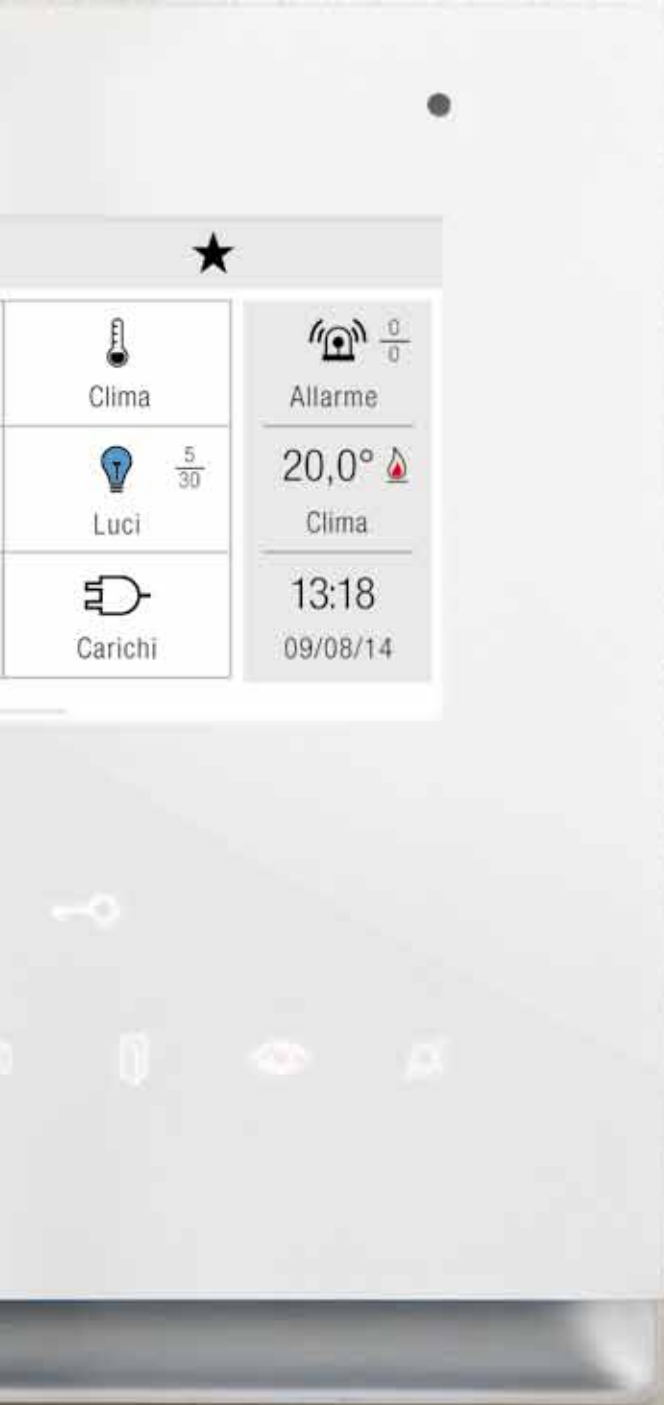

OTHER FEATURES:

BUILT-IN TEMPERATURE SENSOR

CONCEALED SIDE MICRO SD

CUSTOMISABLE MELODIES, VIDEO MEMORY, MESSAGES, CONSUMPTION ARCHIVE

CONNECTION VIA LAN NETWORK FOR LIVE VIEWING OF CAMERAS IN THE ANTI-INTRUSION AND DOOR ENTRY MONITOR SYSTEM

3 PROGRAMMABLE INPUTS

FUNCTION FOR SENDING EMAILS

ABOUT DOOR ENTRY MONITOR, HOME AUTOMATION AND ANTI-INTRUSION SYSTEM EVENTS

DISPLAY OF NUMBER OF ITEMS IN OPERATION FOR EACH ROOM

4 FAVOURITES TABS THAT CAN BE SELECTED FROM THE OPTIONS GIVEN ON THE HOMEPAGE

CUSTOMISATION OF MELODIES

YOU CAN CUSTOMISE THE CALL MELODY WITH A POLYPHONIC RINGTONE FROM THE SELECTION OF RINGTONES AVAILABLE IN THE NAMES LIST OR WITH ONE IMPORTED INTO THE SUPERVISOR BY MEANS OF A MINI SD CARD.

VIDEO MEMORY

YOU CAN ENABLE (OR DISABLE) THE VIDEO MEMORY FUNCTION

MESSAGES

YOU CAN RECEIVE MESSAGES OR ALERTS FROM THE SWITCHBOARD. THE ARRIVAL OF A NEW MESSAGE IS INDICATED VISUALLY BY LEDS.

DOOR OPEN ALERT