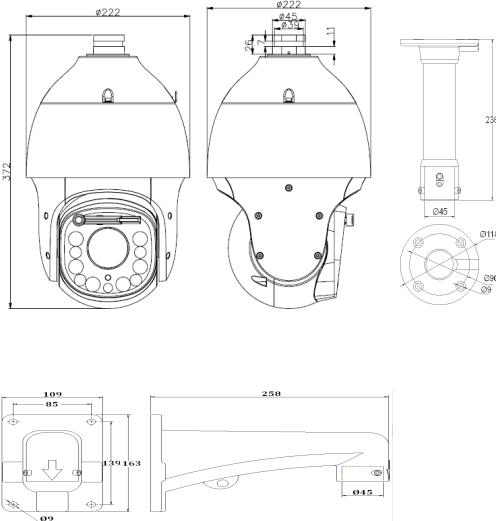

Dimensions

Dimensions(Optional)

Model: DF20

DF21

Camera	
Image Sensor	1/1.8" CMOS
Effective Pixels	1920(H)x1080(V)
Signal System	PAL/NTSC
Minimum Illumination	Color: 0.0008 Lux @(F1.6, AGC ON) Black&White: 0.0002Lux @(F1.6, AGC ON) 0 Lux with IR
White Balance	Auto/ ATW/ Manual
AGC	Auto/ Manual
S/N Ratio	> 55dB
BLC	Y
HLC	Y
Smart Defog	Y
WDR	140dB
Digital Noise Reduction	3D DNR
Exposure Mode	Auto/ Manual/ Iris First/ Shutter First
Shutter Time	1/1s-1/100000s
Day& Night	Dual-ICR
Digital Zoom	16x
Privacy Masking	24 Dynamic Privacy Masks; Optional Multiple Colors
Auto Focus	Auto/ Semi-automatic/ Manual
OSD	16*16, 32*32, 24*24, 48*48, 64*64, 96*96 Character Size Time/Date/Week/Character Superposition in 5 Regions PTZ Angle Superposition
Lens	
Focal Length	4.9-216mm, 44x
Zoom Speed	Approx. 5s(Optical Wide-Tele)
Angle of View	60°(w)~2°(t)
Minimum Working Distance	1-1.5m(Wide-Tele)
Aperture Range	F1.5 ~ F4.8
Pan & Tilt	
Pan Range	360°endless
Pan Speed	Pan Manual Speed: 0.1°~400°/s Pan Preset Speed: 240°/s stepless
Preset Accuracy	±0.2°
Tilt Range	-16°~90° (Auto Flip)
Tilt Speed	Tilt Manual Speed: 0.1°~400°/s Tilt Preset Speed: 240°/s
Proportional Zoom	Rotation Speed Can Be Adjusted Automatically According to Zoom Multiples
3D Position	Y
Number of Preset	500
Scan	8
Cruise	8, up to 32 Presets per Cruise
Pattern	8, Each One With 600s Memory or 300 Orders
Power loss recovery	Y
Guard Action	Preset/ Cruise/ Pattern/ Scan
PTZ Position Display	Y
Freeze Frame	Y
RS-485 Protocols	PTZ_PELCO_D, PTZ_PELCO_P, PTZ_TC615_P, DOME_PELCO_D, DOME_PELCO_P, DOME_PLUS
Infrared	
IR Irradiation Distance	400m
IR Irradiation Angle	Adjustable by Zoom
Interface	
Audio Input	1-ch Mic in(Line in Interface) Line Input 2-2.4V(p-p); Output Impedance 1KΩ, ±10%
Audio Output	1-ch, Line level, Impedance: 600Ω, Built-in speaker optional
Ethernet	1-ch RJ45 10M/ 100M
Alarm Input	8-ch
Alarm Output	2-ch
On-board Storage	MicroSD Card Slot, up to 128GB
BNC	1.0Vp-p / 75Ω, NTSC (or PAL) Composite
RS-485	1-ch
Extension	N/A
Network	
Ethernet	10Base-T/100Base-TX RJ45 Connector
Max. Image Resolution	1920×1080
Main Stream	1920×1080@25/30fps; 1920×1080@50/60fps; 1280×960@25/30fps; 1280×960@50/60fps; 1280×720@25/30fps; 1280×720@50/60fps 640×480@25/30fps; 640×480@50/60fps 704×576@25/30fps; 704×576@50/60fps 704×480@25/30fps; 704×480@50/60fps
Sub Stream	704×576@25/30fps; 704×480@25/30fps; 704×288@25/30fps; 704×240@25/30fps; 352×240@25/30fps; 352×288@25/30fps;
Third Stream	1280×720@25/30fps; 640×480@25/30fps; 704×576@25/30fps; 704×480@25/30fps; 704×576@25/30fps; 704×480@25/30fps; 704×288@25/30fps; 704×240@25/30fps; 352×240@25/30fps; 352×288@25/30fps;
Image Compression	H.265/H.264, Encoding with Baseline/Main/High Profile
ROI Encoding	8 Dynamic Areas for Both Main and Sub Stream
Audio Compression	G711A/G711U/ADPCM/AAC
Protocols	IP4/IP6/ HTTP/ HTTPS/ 802.1x/ Qos/ FTP/ SMTP/ UPnP/ SNMP/ DNS/ DDNS/ NTP/ RTSP/ RTP/ TCP/ UDP/ IGMP/ ICMP/ DHCP/ PPPoE
Remote Connection	10 Users Access at the Same Time
User Permission	Up to 32 Users, 4 Levels
Security Measures	User Authentication (ID and PW), Host Authentication (MAC Address) IP Address Filtering
Web Browser	IE8, IE9, IE10, IE11, Firefox24
System Compatibility	ONVIF (Profile S), SDK
Advance	
Autotracking Early Warning(AEW)	Keep tracking the target that activates alarming, and enable the speaker to warn, even open the green laser for frightening
Video Analytics(IVA)	Tripwire/Double Tripwire/Perimeter/Object Abandon/Object Lost/Running/Loitering/Parking/Early Warning/Crowd/Audio Abnormal Detection/Video Abnormal Detection/Face Detection/People Counting/On duty Detection/Auto tracking
Smart-tracking	By Manual/ Panorama/Tripwire/ Perimeter/Early warning trigger
Intelligent Alarm	Harsh Voice Alarm, Motion Ddetection, Mask Alarm, Port Alarm, Network Disable Alarm, IP Conflict, MAC Conflict Detection
General	
Language	English, Spanish, Korean, Italian, Turkish, Thai, Russian, Traditional Chinese, Simplified Chinese, Polish, French
Operating Conditions	-40°C-70°C, 0~95% RHG
Power Supply	AC24V 3A
Power Consumption	18.55W(IR OFF)/ 35.5W(IR ON)
Circuit Protection	TVS 6000V, Lightning/ Surge 4000V Protection
Impact Protection	IP67, IK10(Metal Body)
Wiper	Y
Dimensions	372mmx222mmx222mm
Weight	5.45KG (IP PTZ Only), 8.15KG (with Packing Box)