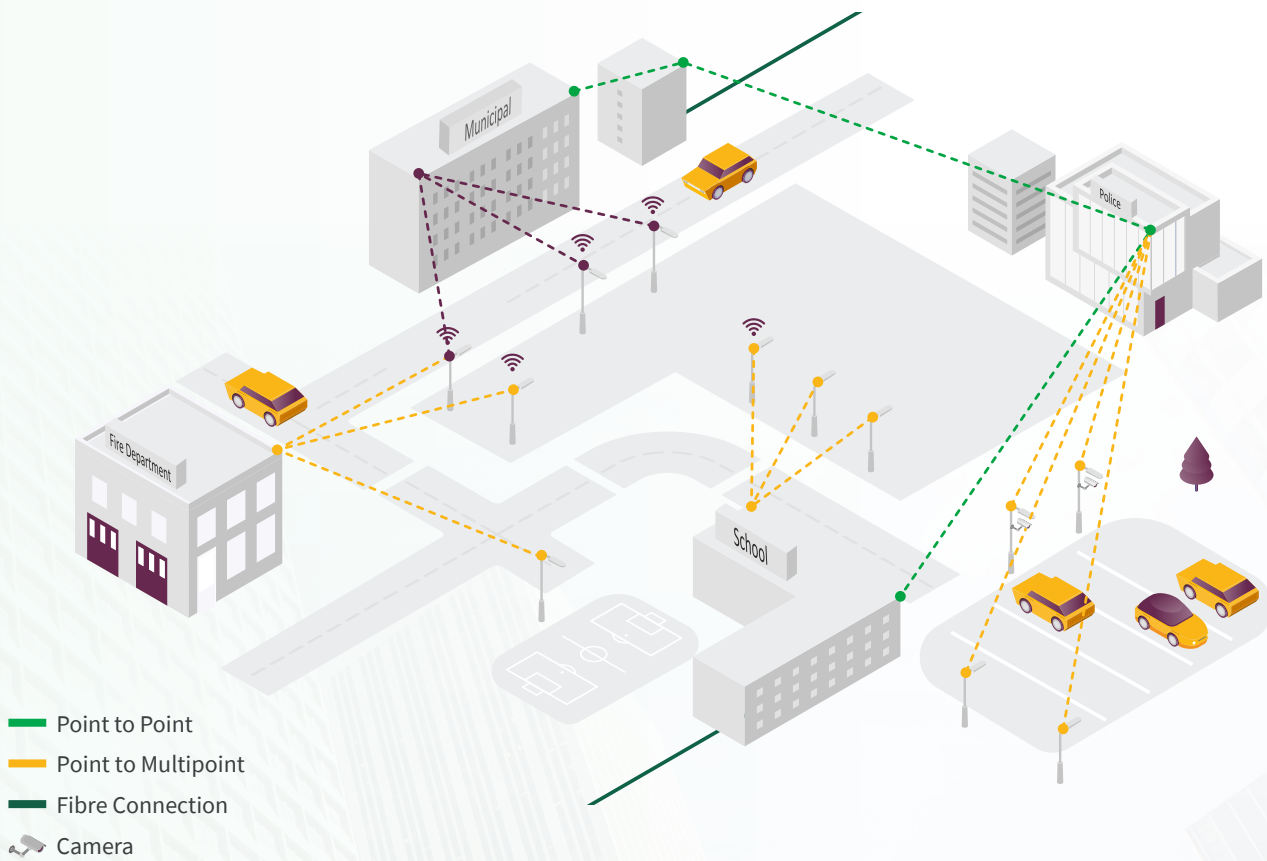

Fast Rollouts

A typical Siklu link takes less than an hour to install, and the typical street can be covered in days. Planning and installation is extremely fast and simple, so you can get your smart city network up as fast as you need to.

Load-Bearing

A combination of point-to-point and point-to-multipoint systems deliver the multi-gigabit capacity anywhere you need it, to the light poles, rooftops or building facades. It works perfectl for broadband connectivity to any location within your city, while prioritizing mission critical services such as public safety.

Scalable

A Siklu network can easily handle additional services as your city gets smarter. Your'e not likely to run out of capacity, and you can easily scale to additional locations.

Over 200 Smart City Networks Across the Globe are Built on Siklu