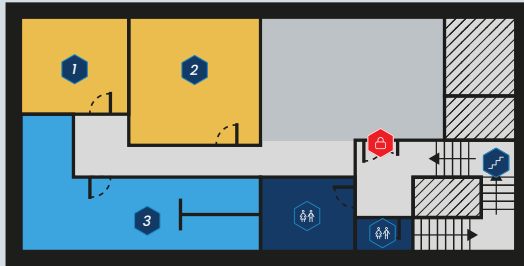

Airfield Lighting

Staff Only Areas

Mech/Pressure Systems

Medical Gas Pipeline Systems

Petroleum

Unit 4 – Tudor Court

1

G

Entrance

G Classrooms

- Joule
- Franklin
- Fleming

1 Practical

- 1 Electrical Installations
Practice Room
- 2 Electrical Installations
Assessment Room
- 3 Legionella
(Water Hygiene)

Unit 5 - Opus Avenue

G

Entrance