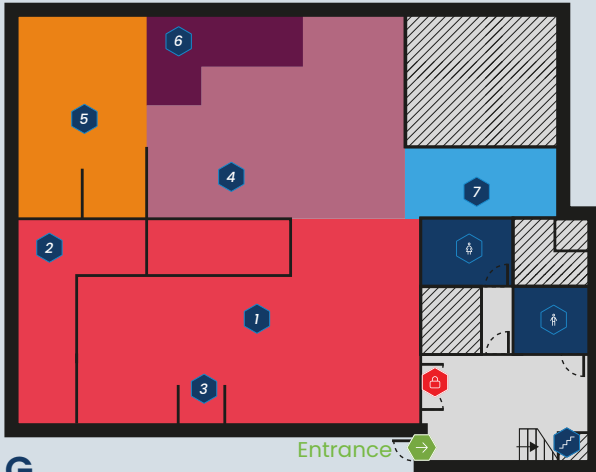

- 11 Standby Systems
- 12 Theatre/Recovery/Anaesthesia Room
- 13 Confined Spaces
- 14 Medical Gas and Ventilation Plant

Classrooms

- Swan
- Cayley
- Bell
- Maxwell
- Brunel
- Newton

G Practical

- 1 Legionella (Water Hygiene)
- 2 Electrical Installations Practice Room
- 3 Electrical Installations Assessment Room

1 Classrooms

- Babbage
- Snow
- Harrison

1

Unit 103 – Buckingham Avenue

G Practical

- 1 Fire Safety Demo Area
- 2 Fire Safety Corridor
- 3 Fire Dampers and Stopping
- 4 Mechanical and Pressure Systems
- 5 F-Gas Handling
- 6 Mechanical and Electrical Conversion
- 7 Unvented Hot Water Systems