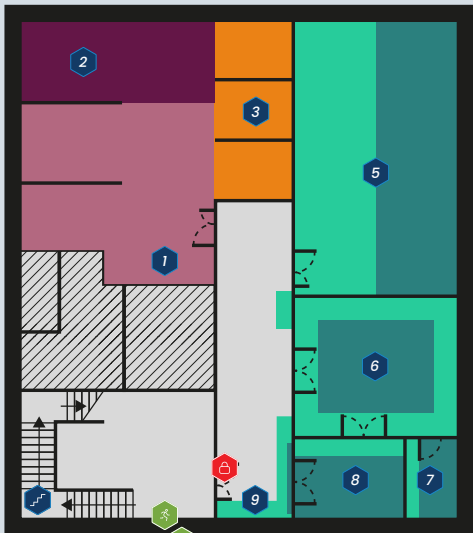

Airfield Lighting

Staff Only Areas

Mech/Pressure Systems

Medical Gas Pipeline Systems

Petroleum

Unit 4 – Tudor Court

1

G

Entrance

G Classrooms

- Joule
- Franklin
- Fleming

1 Practical

- 1 Electrical Installations
Practice Room
- 2 Electrical Installations
Assessment Room
- 3 Legionella
(Water Hygiene)

Unit 5 - Opus Avenue

G

Entrance