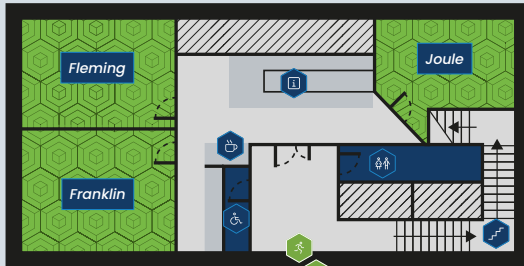

Airfield Lighting

Staff Only Areas

Mech/Pressure Systems

Medical Gas Pipeline Systems

Petroleum

Unit 4 – Tudor Court

1

G

Entrance

G Classrooms

- Joule
- Franklin
- Fleming

1 Practical

- 1 Electrical Installations
Practice Room
- 2 Electrical Installations
Assessment Room
- 3 Legionella
(Water Hygiene)

Unit 5 - Opus Avenue

G

Entrance