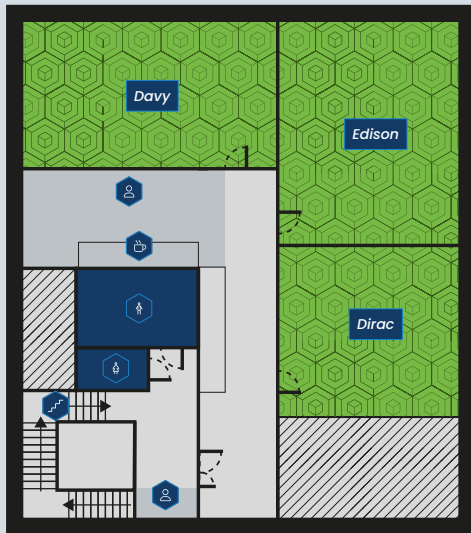

Entrance

G Classrooms

- Joule
- Franklin
- Fleming

1 Practical

- 1 Electrical Installations
Practice Room
- 2 Electrical Installations
Assessment Room
- 3 Legionella
(Water Hygiene)

Unit 5 - Opus Avenue

G

Entrance