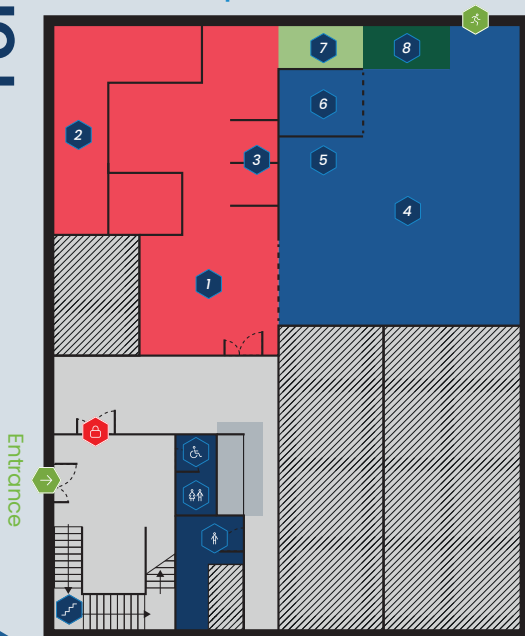

1 Classrooms

- Dirac
- Edison
- Davy

Unit 6 - Opus Avenue

G Practical

- 1 High Voltage (HV) Maintenance
- 2 HV Ring 1
- 3 AP(HV) Office
- 4 Low Voltage
- 5 AGL CCR Room
- 6 Airfield Lighting
- 7 HV Switchgear
- 8 Confined Spaces

1 Classrooms

- Dyson
- Stephenson
- Faraday

Unit 8 - Opus Avenue

**G Practical**

- 1** Fire Safety Demo Area
- 2** Fire Safety Corridor
- 3** Fire Dampers and Stopping
- 4** HV Ring 2
- 5** AP(HV) Office
- 6** Substation Entry
- 7** Hazardous Areas
- 8** Petroleum Pump