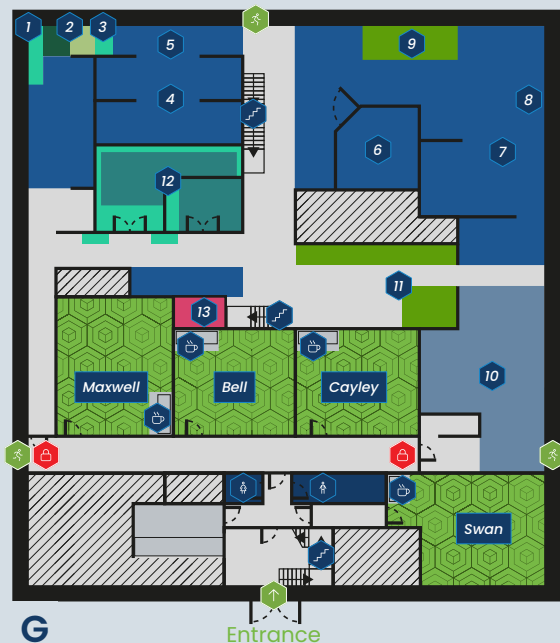

1 Classrooms

- Hertz
- Watt
- Connelly
- Hawksley Examination Suite

Unit 468 - Malton Avenue

Practical

- 1 Medical Gas Manifold
- 2 Hazardous Area / Petroleum Pump
- 3 Dental Air Plant
- 4 HV Ring 2
- 5 AP(HV) Office
- 6 Substation
- 7 HV Ring 1
- 8 AP(HV) Office
- 9 Low Voltage
- 10 Airfield Lighting