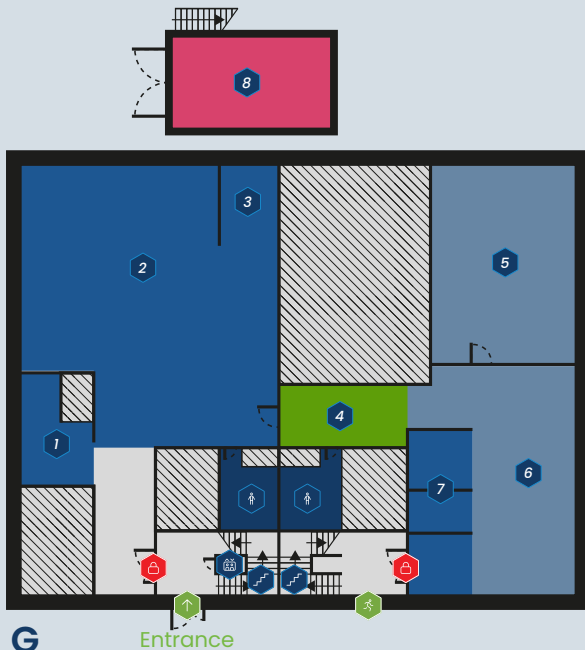

1

G Practical

- 1 Mechanical and Pressure Systems
- 2 Mechanical and Electrical Conversion
- 3 F-Gas Handling
- 4 Medical Gas Manifold Room
- 5 Medical Gas and Ventilation Plant Room
- 6 Conventional Theatre
- 7 Recovery Room
- 8 Anaesthesia Room
- 9 Dental Air Plant

1 Classrooms

- Dirac
- Edison
- Davy

Unit 6 - Opus Avenue

G Practical

- 1 High Voltage (HV) Maintenance
- 2 HV Ring 1
- 3 AP(HV) Office
- 4 Low Voltage
- 5 AGL CCR Room
- 6 Airfield Lighting
- 7 HV Switchgear
- 8 Confined Spaces