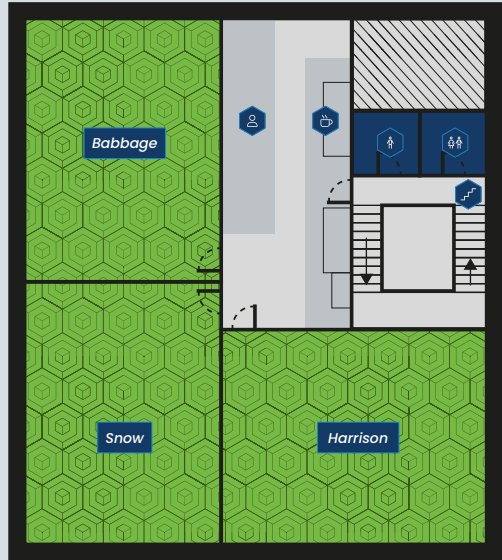

1 Classrooms

- Babbage
- Snow
- Harrison

1

Unit 103 – Buckingham Avenue

G Practical

- 1 Fire Safety Demo Area
- 2 Fire Safety Corridor
- 3 Fire Dampers and Stopping
- 4 Mechanical and Pressure Systems
- 5 F-Gas Handling
- 6 Mechanical and Electrical Conversion
- 7 Unvented Hot Water Systems