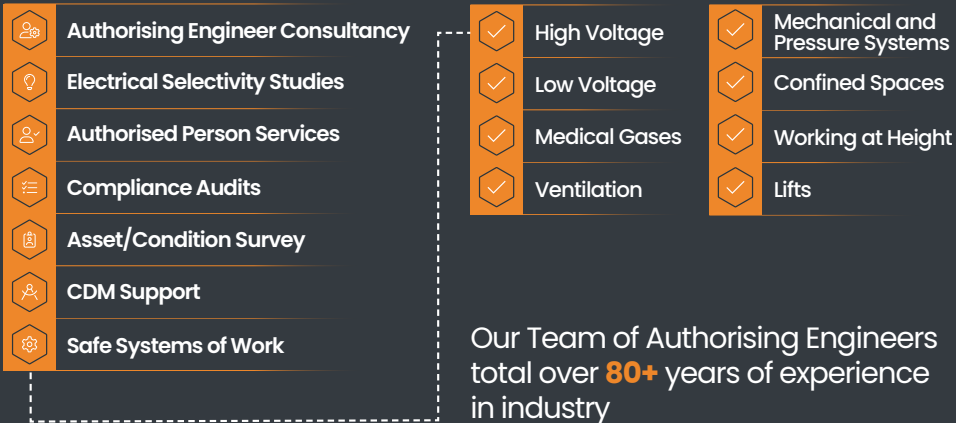

pplengineering services

ENGINEERING SOLUTIONS UNDER ONE ROOF

We can offer you a personalised solution to your challenges. From regulations, auditing, support and information – we have you covered. We have a team of highly experienced and multi-skilled Authorising Engineers.

OUR SERVICES

Providing **Support** and **Advice**
for HTM and SSoW **Compliance**
in your Organisation or Trust

Our Team of Authorising Engineers
total over **80+** years of experience
in industry

OUR SERVICES: Confined Spaces