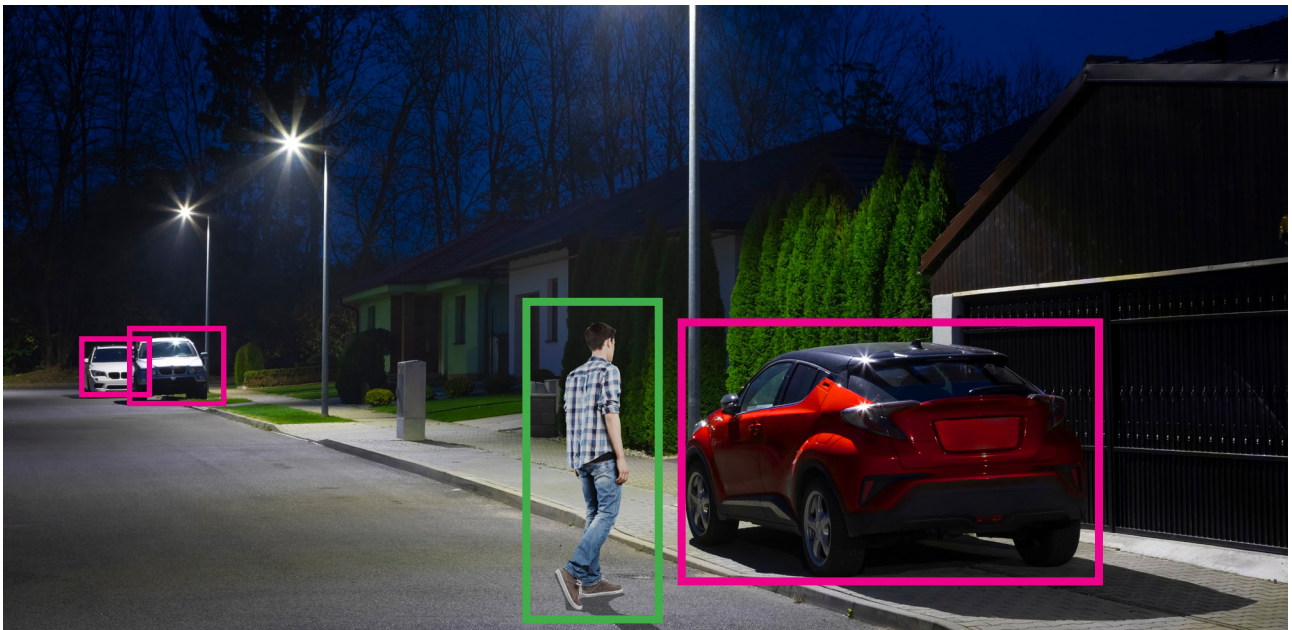

Color night vision cameras

Provision-ISR's Rainbow cameras, equipped with CNV (Color Night Vision) technology, return sharp and superior quality colors even in poor light conditions, providing visual details that significantly contribute to the identification of people or objects.

Available models

Available in the Turret/Dome and bullet versions, with 2MP and 4MP resolutions, the cameras are equipped with a built-in LED light source, F 1.0 super-wide aperture lens, and state-of-the-art sensors, which are more sensitive to light than those of traditional infrared technology (black and white).

Crimes such as theft, drug violations, simple assaults, robbery, or vandalism are known to be more likely to occur at night. The Provision-ISR's Rainbow cameras can provide authorities with crucial information, such as people's clothes or car's color.

Artificial intelligence on board

The 4MP Rainbow cameras are equipped with the most talked-about A.I. feature: DDA™ Video Analytics.

Thanks to advanced artificial intelligence algorithms, the cameras accurately detect and distinguish people, two and four-wheeled vehicles.

Highlights:

- Full-color image at night
- Excellent detail visibility
- Better contrast