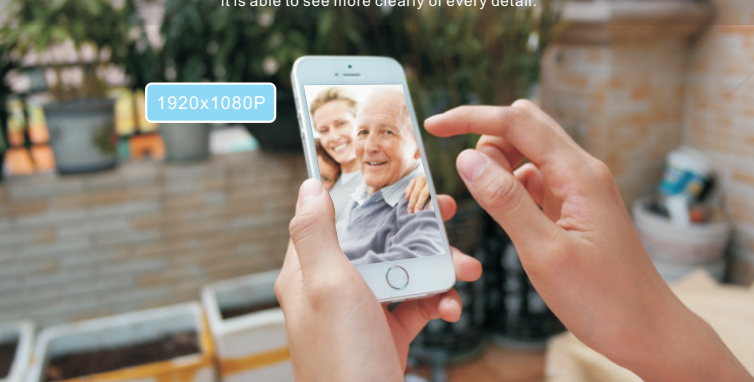

HD Wifi Camera

The smart ,simple way to secure your home.

T5820HCA

1080P

Watch Your Home When You Are Far Away With Super HD 1080P Resolution

No Matter Where You Are, You can Always Monitor Home Through Your Phones

Not Just HD But Also Smoother

HD optic lens and 1080P resolution letting your smartphone screen extremes with clear picture. With 4 times digital zoom, it is able to see more clearly of every detail.

Motion Detection Message Push Alarm

Duplex Two Way Audio Talking

With 360° pickup,echo cancellation & noise suppression in the camera, you can have a conversation with your family and greet your pets directly. push to talk lets your loved one hear your voice !

Card video playback at any time

So easy, you only need 3 steps to go!

No need configuration,real plug and play,only 3 steps:

① Network & Power

② Download APP

③ Scan QR Code

FEATURES

- Remote view with iPhone/Android device
- One button armed
- Motion detection and automatically recording
- Support photo taking and catching photo
- Motion detection alarm via notification push
- Support Two-way audio
- IOS and Android app available in Apple APP store and Google Play
- 5 meters night vision range for night surveillance
- Automatically day and night mode switch function