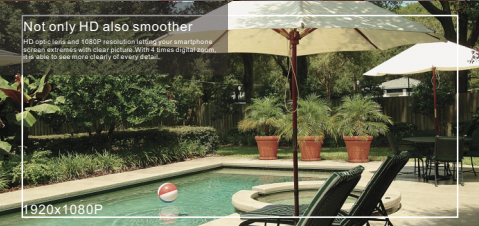

Not only HD also smoother

HD optic lens and 1080P resolution letting your smartphone screen extremes with clear picture. With 4 times digital zoom, it is able to see more clearly of every detail.

1920x1080P