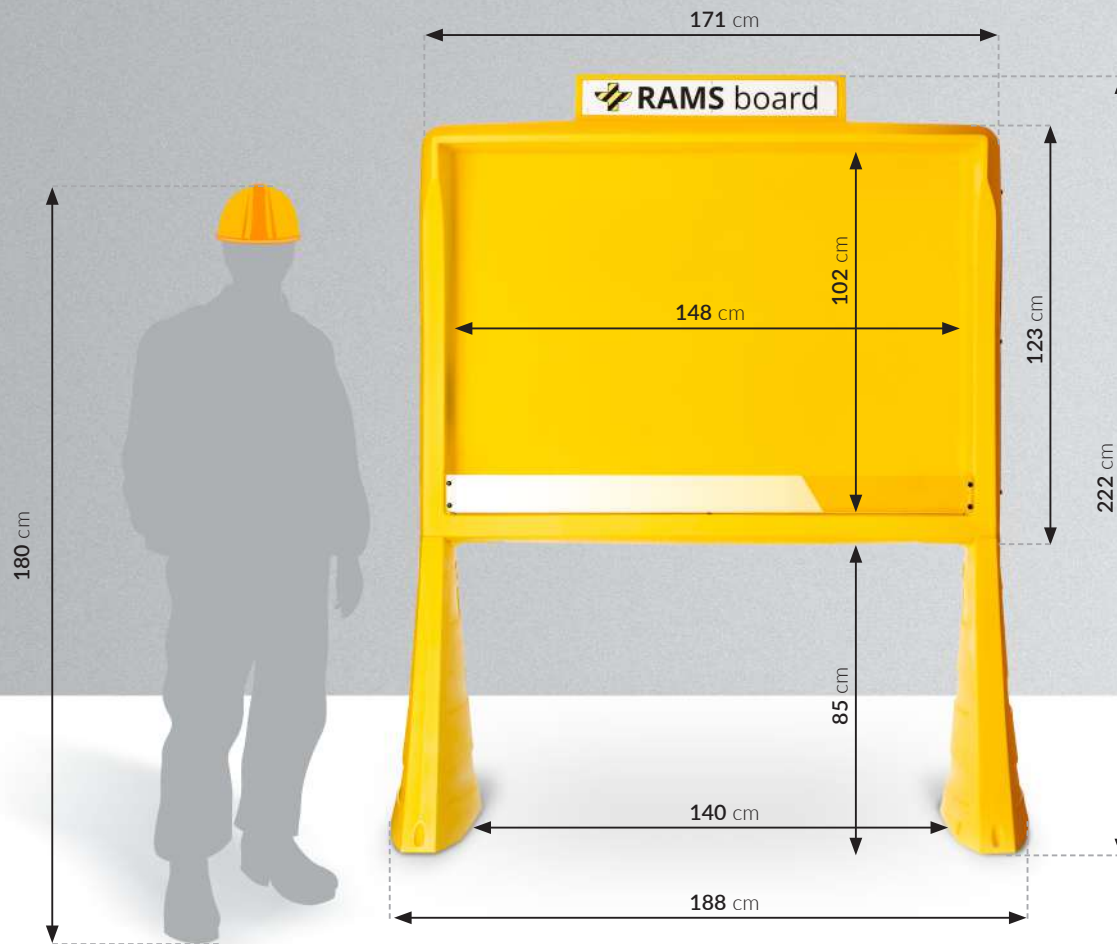

DIMENSIONS

WEIGHT DETAIL	
Support	7,5 kg x 2 = 15 kg
Display Board	32 kg x 1 = 32 kg
SUPPORT BALLAST CAPACITY	
75 liters x 2 = 150 liters	
OVERALL PACKAGE DIMENSIONS	
174 cm x 144 cm x 31 cm	

RAMS Boards
3 Crocus Field, Barnet,
Hertfordshire, EN5 2UA,
United Kingdom