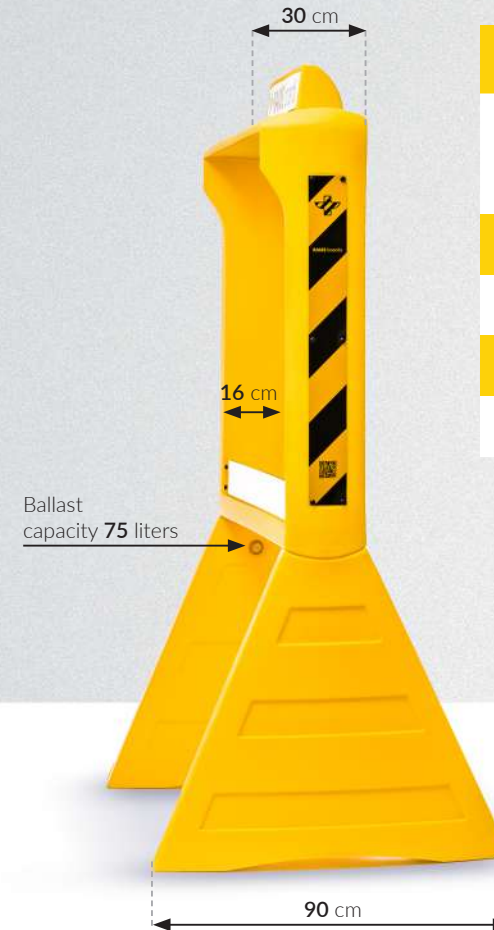

DIMENSIONS

WEIGHT DETAIL	
Support	7,5 kg x 2 = 15 kg
Display Board	32 kg x 1 = 32 kg
SUPPORT BALLAST CAPACITY	
75 liters x 2 = 150 liters	
OVERALL PACKAGE DIMENSIONS	
174 cm x 144 cm x 31 cm	

RAMS Boards
3 Crocus Field, Barnet,
Hertfordshire, EN5 2UA,
United Kingdom