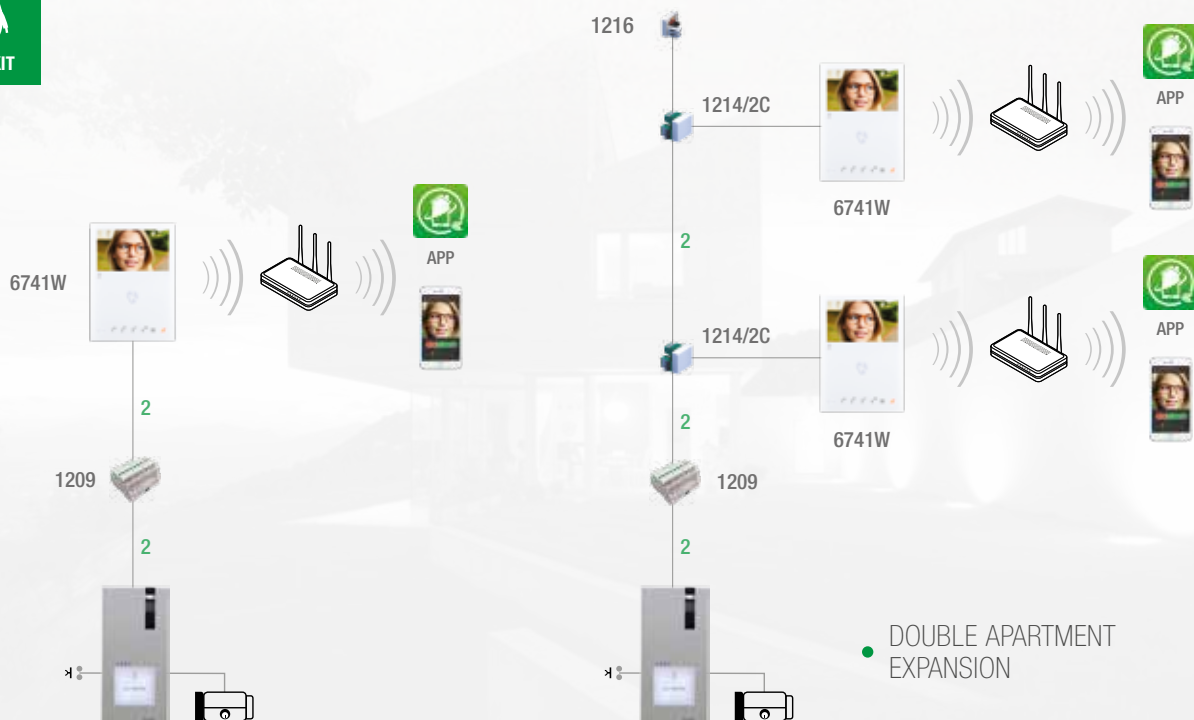

ADJUSTMENTS

Ringtone volume	Yes
Backlighting	Yes

COMPATIBILITY

Simplebus Top audio/video system	Yes
----------------------------------	-----

TECHNICAL CHARACTERISTICS

Power supply voltage	22 ÷ 28
Current consumption in stand-by (mA)	70
Current consumption in call (mA)	180
Current consumption in communication (mA)	300
IP rating	IP30
Operating temperature (°C)	-5 / +40
Video encoding	PAL/NTSC
Terminals	L L CFP1 CFP2
Wi-Fi connection	Wi-Fi port Wi-Fi 802.11b/g/n 2.4 GHz

Building Solution.

Kit Solution.

Art. 8451V

*Smartphone not included.

- ANSWER CALLS FROM VIDEO DOOR ENTRY ON SMARTPHONE / TABLET
- P2P TECHNOLOGY - NO NEED FOR PORT FORWARDING
- CONNECTION BETWEEN SMARTPHONE AND MONITOR IN A FEW EASY STEPS
- EXTERNAL UNIT IK08 AND IP54 CERTIFIED

CODE	DESCRIPTION	QTY.
4893M	QUADRA ENTRANCE PANEL W/ BUTTONS. 2 WIRES	1
6741W	MINI HANDSFREE WIFI MONITOR, SBTOP	1
1209	2-WIRE VIDEO KIT POWER SUPPLY UNIT	1
1216	VIDEO RISER TERMINATION FOR SIMPLEBUS	1