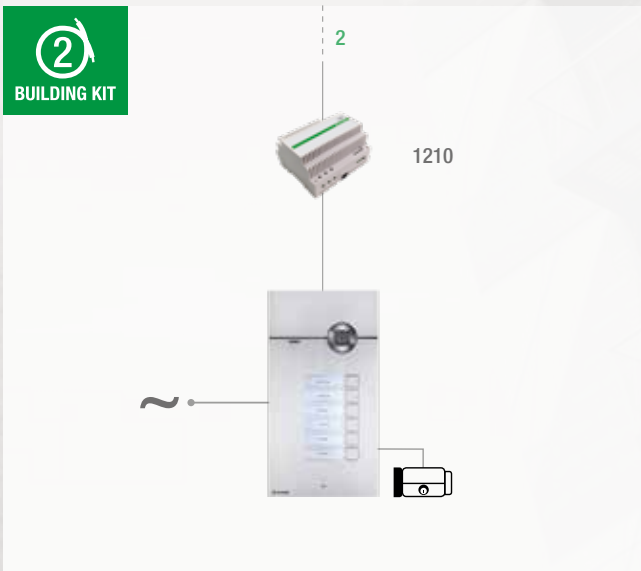

2-WIRE MINI HANDSFREE WI-FI - 4.3" HANDS-FREE DOOR ENTRY MONITOR, WHITE

6741W

115x160x22 (LxHxD mm)

Installation systems

Technical manual

ACCESSORIES

6711WV ADAPTER PLATE FOR MINI HANDSFREE

6720 BRCKT FOR ROUTING EXT. CABLES. MINI HANDSFREE SIMPLEBUS TOP
Wall support bracket for handsfree Mini monitor allowing thru-routing of external cables. Dimensions:106.3x149.60x19mm.

6732 DESK BASE FOR MINI HANDSFREE MONITOR SIMPLEBUS TOP
Desk base for desktop conversion of Handsfree Mini monitor. Simplebus top system

FEATURES AND FUNCTIONS

MAIN FEATURES

Audio/video system	Yes
Surface mounting	Yes
Desk base-mounted	Yes
Handsfree	Yes
Induction Loop	Yes (6741W/BM)
Type of display	LCD
Display size (inches)	4.3" 16/9
Graphical menu	Yes
Display resolution (H x V)	480x272
B/W or colour display	Colour
Product colour	White
Sensitive Touch technology	Yes
Number of standard buttons	8
White LED indication	4
Wi-Fi App	Yes
Compatible with Comelit App	Yes

ADJUSTMENTS

Ringtone volume	Yes
Backlighting	Yes

COMPATIBILITY

Simplebus Top audio/video system	Yes
----------------------------------	-----

TECHNICAL CHARACTERISTICS

Power supply voltage	22 ÷ 28
Current consumption in stand-by (mA)	70
Current consumption in call (mA)	180
Current consumption in communication (mA)	300
IP rating	IP30
Operating temperature (°C)	-5 / +40
Video encoding	PAL/NTSC
Terminals	L L CFP1 CFP2
Wi-Fi connection	Wi-Fi port Wi-Fi 802.11b/g/n 2.4 GHz

Building Solution.

Kit Solution.

Art. 8451V

*Smartphone not included.

- ANSWER CALLS FROM VIDEO DOOR ENTRY ON SMARTPHONE / TABLET
- P2P TECHNOLOGY - NO NEED FOR PORT FORWARDING
- CONNECTION BETWEEN SMARTPHONE AND MONITOR IN A FEW EASY STEPS
- EXTERNAL UNIT IK08 AND IP54 CERTIFIED