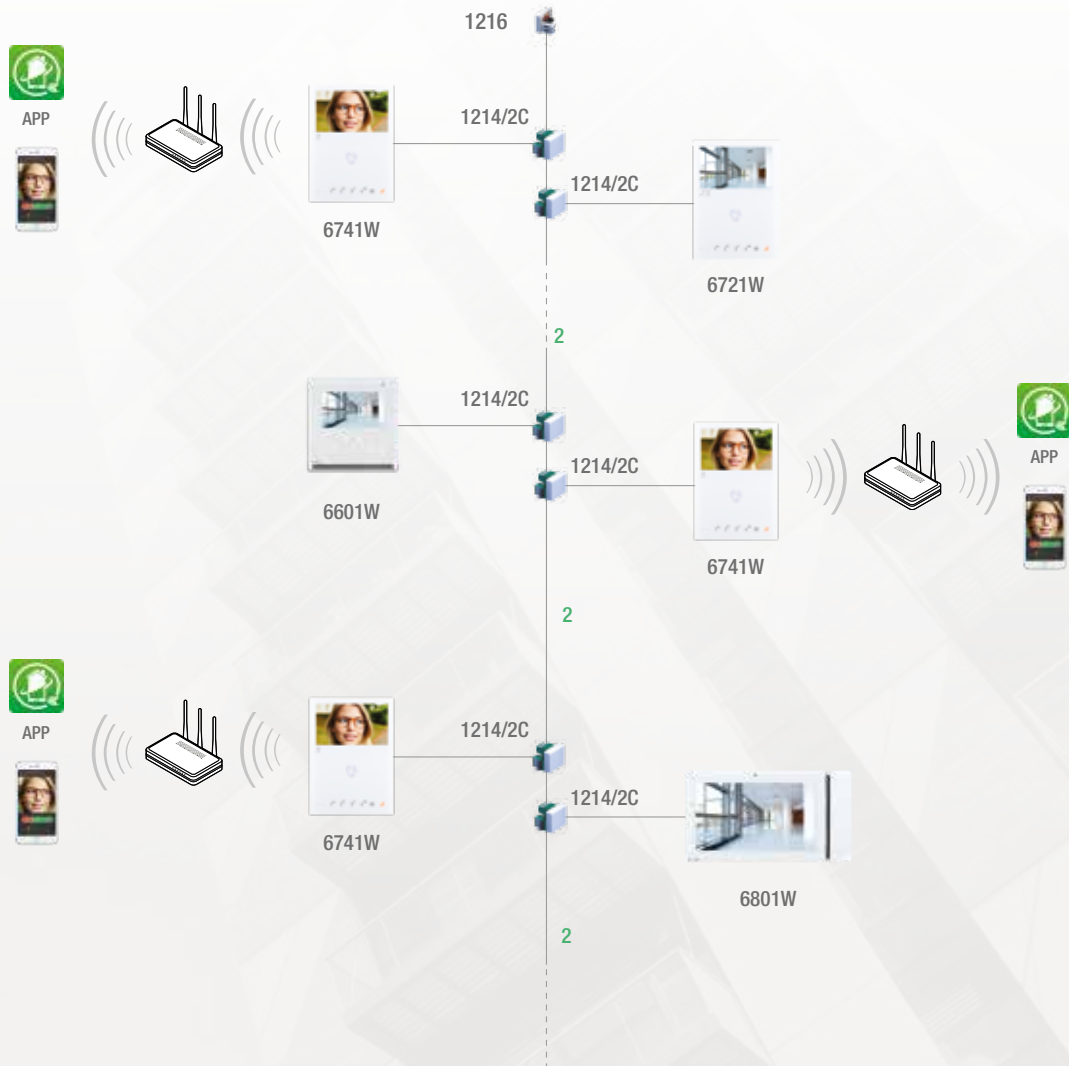

ADJUSTMENTS

Ringtone volume	Yes
Backlighting	Yes

COMPATIBILITY

Simplebus Top audio/video system	Yes
----------------------------------	-----

TECHNICAL CHARACTERISTICS

Power supply voltage	22 ÷ 28
Current consumption in stand-by (mA)	70
Current consumption in call (mA)	180
Current consumption in communication (mA)	300
IP rating	IP30
Operating temperature (°C)	-5 / +40
Video encoding	PAL/NTSC
Terminals	L L CFP1 CFP2
Wi-Fi connection	Wi-Fi port Wi-Fi 802.11b/g/n 2.4 GHz

Building Solution.

Kit Solution.

Art. 8451V

*Smartphone not included.

- ANSWER CALLS FROM VIDEO DOOR ENTRY ON SMARTPHONE / TABLET
- P2P TECHNOLOGY - NO NEED FOR PORT FORWARDING
- CONNECTION BETWEEN SMARTPHONE AND MONITOR IN A FEW EASY STEPS
- EXTERNAL UNIT IK08 AND IP54 CERTIFIED