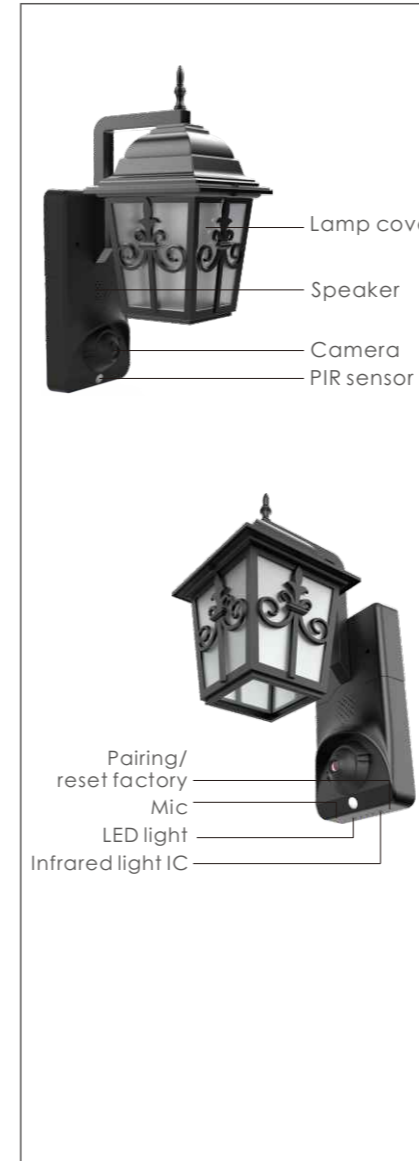

Full HD Wireless Lamp Camera

amazon alexa

Google Home

Model No.: T5902HCA

Features:

- Smart Security Light with simple installation like any other luminaire
- Smart Security Light designed a dedicated APP to support IOS/Android smartphone remote viewing
- Smart Security Light equipped with high-performance image sensors, image clearer, support 1080P real-time preview
- Smart Security Light built in WIFI module and antenna to support WIFI connections
- Smart Security Light with RJ45 interface and support wired connection, making the image transmission more stable and reliable
- Smart Security Light has all the functions of the common IPC, and it also has lighting function

Specifications

Item	Specifications
Lens size	1/2.7",CMOS
Pixels	1920x1080
Horizontal view angle	92° ± 5°
Rotation Angle	Pan: 80° Tilt: 40°
Video format	H264
Transmitting Distance	100m(open area)
Interface	E26/E27Screw Port Lamp Interface RJ45
Storage format	TF card local storage/Cloud storage
Voice Control	Alexa/Google Assistant
Power supply	100V~240V
Water Proof	IPX4

More Lamp Cameras

Model No.	T5900HCA	T5901HCA
Lens size	1/2.7",CMOS	1/2.7",CMOS
Pixels	1920x1080	1920x1080
Horizontal view angle	92°	92°
Rotation Angle	Pan: 80° Tilt: 40°	Pan: 80° Tilt: 40°
Video format	H264	H264
Transmitting Distance	100m(open area)	100m(open area)
Interface	E26/E27Screw Port Lamp Interface RJ455	E26/E27Screw Port Lamp Interface RJ45
Storage format	TF Card/Cloud storage	TF Card/Cloud storage
Alarm mode	Motion detection	Motion detection
Power supply	100V~240V	100V~240V
Water Proof	IPX4	IPX4