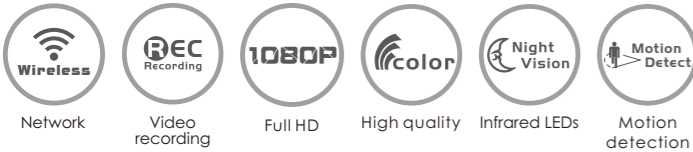

Model No.: T5600HCA

- 360° view monitoring, 4 viewing mode, arbitrary
- Built-in WiFi mode,support WiFi connection
- Built-in high-performance image sensor,image is clearer, 1080P real-time view
- Built-in high-sensitivity micro-microphone,support two-way voice intercon
- Support IOS/Android smartphone remote viewing

Pan/Tilt IP Cameras

amazon alexa

Google Home

Model No.: T5886HCA

Features:

- 1080P high-definition WiFi camera
- One-key installation and setup with Smart connecting
- Remotely Pan/Tilt rotation from phone
- Infrared lights embedded for 5m night vision range
- Built-in microphone and speaker for two-way audio communication
- Up to 64GB storage capability for video recording and picture capture
- Free Apps available on Google Play and IOS App store
- Automatical recording triggered by motion detection
- Smart and cute design